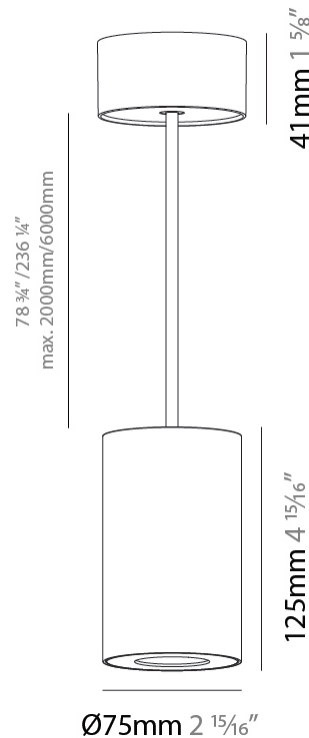

GENERAL

Series: Oiko Pro Round
Brand: Prolicht
Division: Architectural
Mounting Type: Suspension
Mounting Location: Ceiling
Subcategory: Pendant

PHYSICAL

Shape: Cylinder
Diameter (mm): 75
Diameter (in): 2 ¹⁵/₁₆
Height (mm): 125
Height (in): 4 ¹⁵/₁₆
Light Distribution: Direct
Weight (kg): 0.81
Fixture Finish: SSR / BKV / CWI / CRY / HAB / UFT / ITA / RUA / FTG / MYG / LOD / PUS / FRO / FUP / KIA / POP / BLS / SPG / MEY / GOH / GUM / CHC / COM / ABZ / JAG / OBR / MOS / ROR
Fixture Material: Metal
Cable Details: 2,000mm / 6,000mm Cable - Options : Transparent, Black, White, Red, Orange

ELECTRICAL

Lamp Type: LED (Zhaga Standard)
Input Wattage (W): 13.7
Dimming: Tri-Mode (Non-Dimming and Phase Dimming (120Vac only) and 0-10V Dimming)
Driver Included: No
Driver Location: Remote
Driver Type: Constant Current - Universal
Driver Class: Class 2
Input Voltage (V): 120 - 277
Constant Current (MA): 350

LED

Color Temperature (°K): 2700 / 3000 / 3500 / 4000
Max. Delivered Lumen (lm): 954 / 1028 / 1088 / 1091
Nominal Lumen (lm): 1246 / 1342 / 1396 / 1424
CRI: >90 CRI
Lamp Life (hrs): 50000

OPTICAL

Reflector°: 14
Adjustability: Fixed

RATINGS AND CERTIFICATIONS

Certified By: Certified for North American Standards
IP rating: IP20

PROJECT
TYPE
SPECIFIER
QUANTITY
DATE